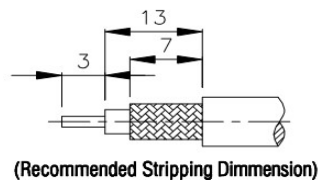

## TNC Einbaubuchse 4-Loch, 12,7mm crimp / RG174, RG316

NO	DESCRIPTION	MATERIAL	Q' TY	FINISH
1	BODY 1	BRASS	1	NICKEL
2	INSULATION	TEFLON	1	TEFLON
3	BODY 2	BRASS	1	NICKEL
4	PIN	BRASS	1	GOLD
5	RONG	BRASS	1	NICKEL
6	INSULATION	TEFLON	1	TEFLON