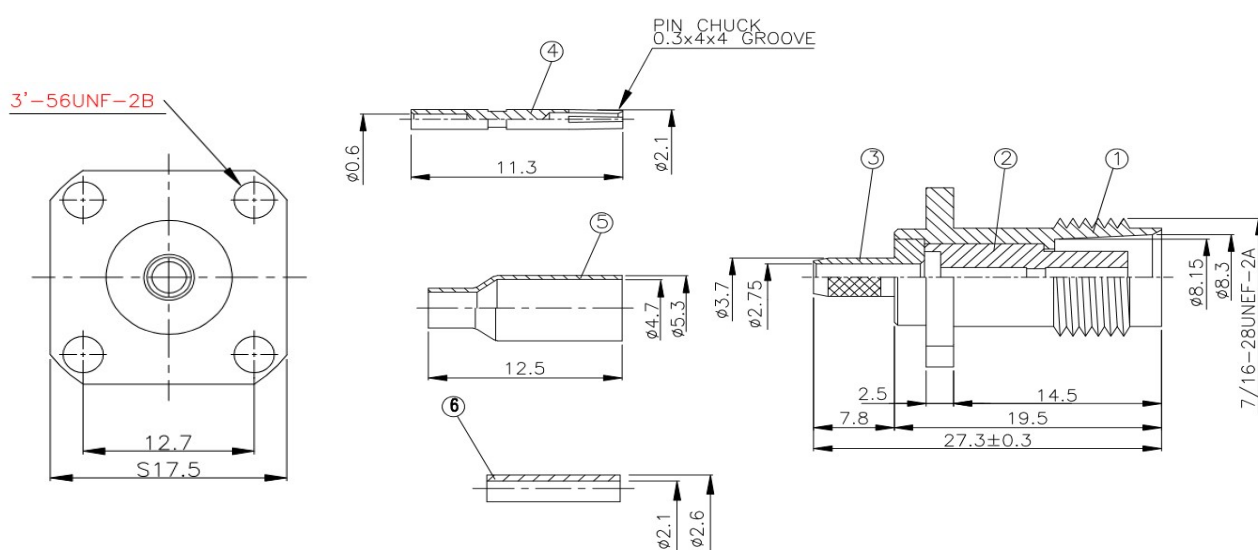

# T-531-G

## TNC Einbaubuchse 4-Loch, 12,7mm crimp / RG174, RG316

NO	DESCRIPTION	MATERIAL	Q' TY	FINISH
1	BODY 1	BRASS	1	NICKEL
2	INSULATION	TEFLON	1	TEFLON
3	BODY 2	BRASS	1	NICKEL
4	PIN	BRASS	1	GOLD
5	RONG	BRASS	1	NICKEL
6	INSULATION	TEFLON	1	TEFLON